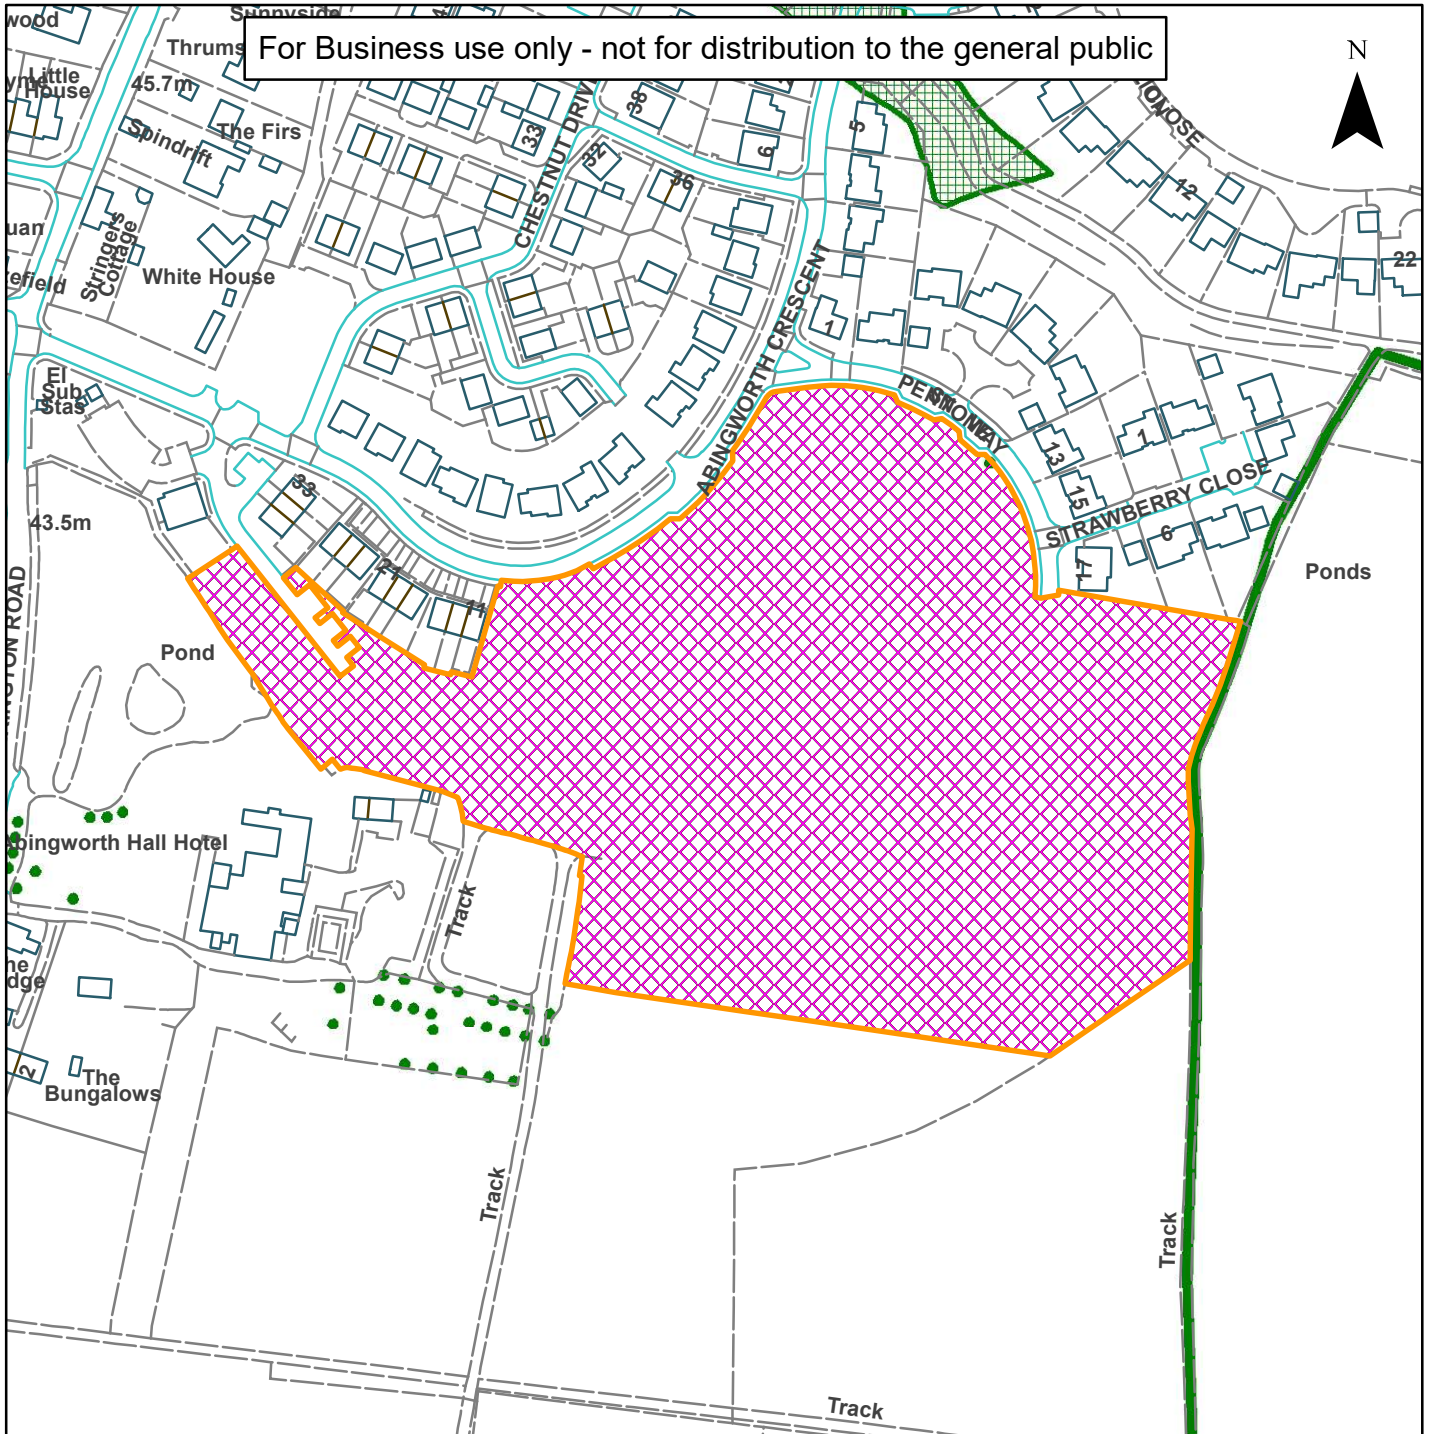

07) DC/22/0773

Horsham District Council

Abingworth Nurseries, Storrington Road, Thakeham, West Sussex

For Business use only - not for distribution to the general public

Scale: 1:2,500

Reproduced by permission of Ordnance Survey map on behalf of HMSO. © Crown copyright and database rights (2019). Ordnance Survey Licence.100023865